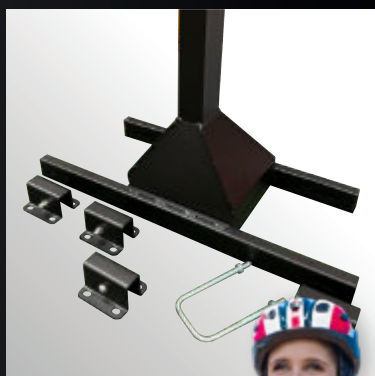

CLAW[®]

CAR & CARAVAN MOUNTED BIKE RACKS

METALTEX[®]

AUSTRALIA

Features

- ✓ Mounts to caravan A frame.
- ✓ Fits 4 adult size bikes.
- ✓ Wheel carrier design suit all common wheel sizes and widths.
- ✓ No welding or drilling required.
- ✓ Stainless steel hinge pins for strength and corrosion resistance.
- ✓ Durable Nylon hinge bushes eliminate vibration and noise.
- ✓ Pivots forward for easy access to toolbox and fold out beds.
- ✓ Durable and long-lasting powder coated finish.
- ✓ Black zinc plated hardware.

CLAW²[®]

2 MOUNTABLE BIKES

CLAW⁴[®]

4 MOUNTABLE BIKES

Australian Made

WWW.METALTEX.COM.AU