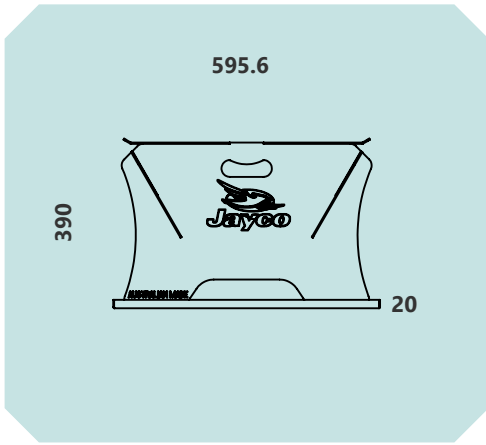

FIRE PIT

OUTDOOR FIREPLACE

AUSTRALIAN
MADE

FEATURES

Manufactured from 3mm BlueScope steel.

Optional 3mm Grill Plate.

Optional 1.6mm Galvanised ember tray.

"SLOTS" together. "NO TOOLS OR FIXINGS REQUIRED".

Flat pack.

METALTEX
AUSTRALIA PTY LTD

A U S T R A L I A N M A D E

CNC LASER-CUT TO PRECISION

FOR A PERFECT PRESS FIT ASSEMBLY IN SECONDS

FIRE PIT

OUTDOOR FIREPLACE

AUSTRALIAN
MADE