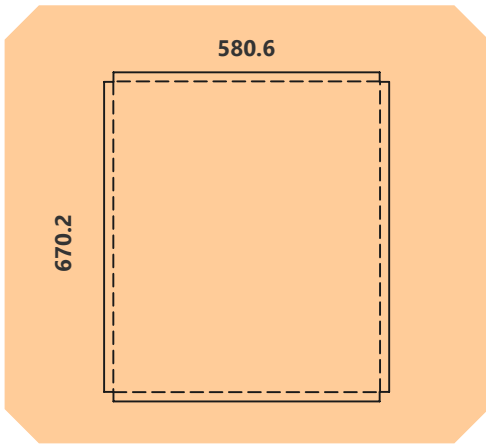

Flat pack.

METALTEX
AUSTRALIA PTY LTD

A U S T R A L I A N M A D E

CNC LASER-CUT TO PRECISION

FOR A PERFECT PRESS FIT ASSEMBLY IN SECONDS

FIRE PIT

OUTDOOR FIREPLACE

AUSTRALIAN
MADE