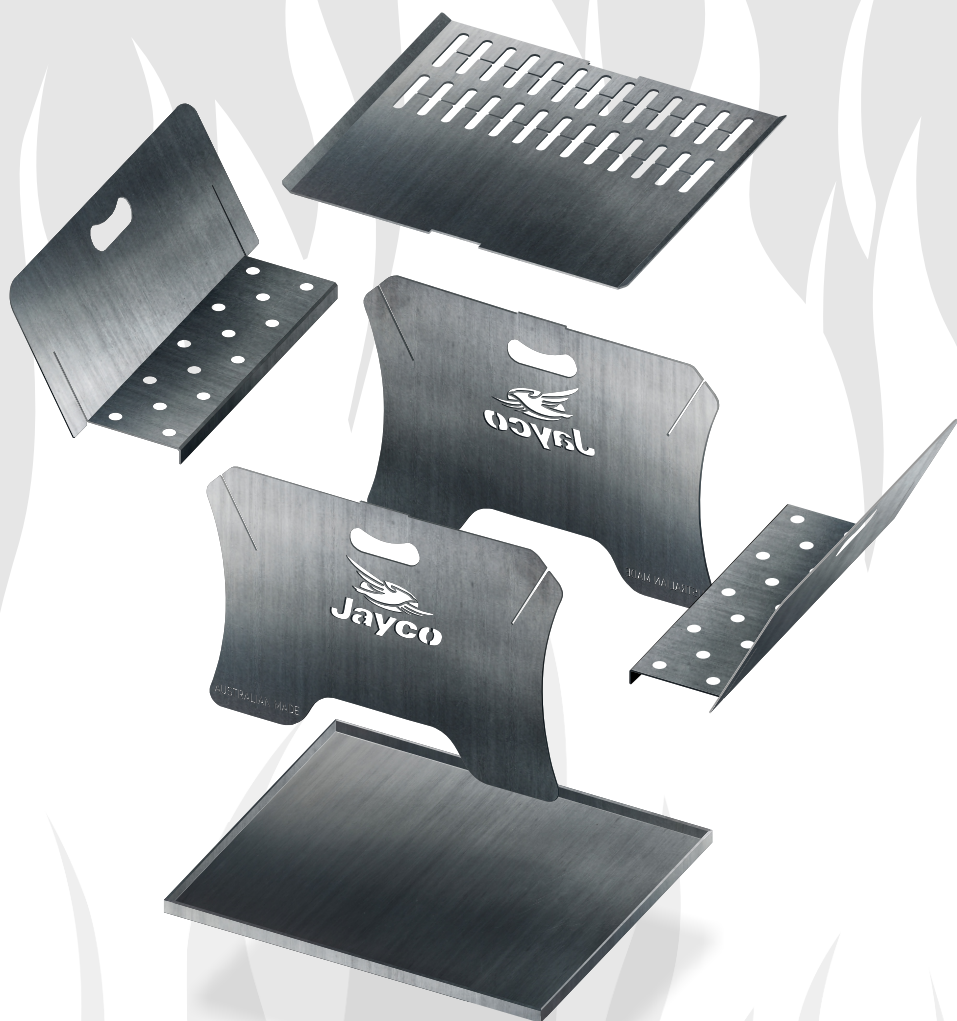

FIRE PIT

OUTDOOR FIREPLACE

AUSTRALIAN
MADE

FEATURES

Manufactured from 3mm BlueScope steel.

Optional 3mm Grill Plate.

Optional 1.6mm Galvanised ember tray.

"SLOTS" together. "NO TOOLS OR FIXINGS REQUIRED".

Flat pack.

METALTEX
AUSTRALIA PTY LTD

A U S T R A L I A N M A D E

CNC LASER-CUT TO PRECISION

FOR A PERFECT PRESS FIT ASSEMBLY IN SECONDS

FIRE PIT

OUTDOOR FIREPLACE

AUSTRALIAN
MADE