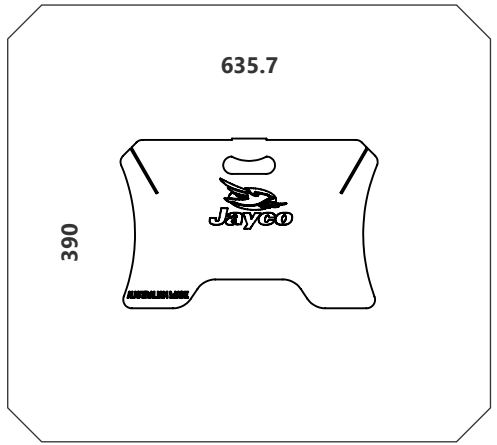

FIRE PIT

OUTDOOR FIREPLACE

AUSTRALIAN
MADE

FEATURES

Manufactured from 3mm BlueScope steel.

Optional 3mm Grill Plate.

Optional 1.6mm Galvanised ember tray.

"SLOTS" together. "NO TOOLS OR FIXINGS REQUIRED".

Flat pack.

METALTEX
AUSTRALIA PTY LTD

A U S T R A L I A N M A D E

CNC LASER-CUT TO PRECISION

FOR A PERFECT PRESS FIT ASSEMBLY IN SECONDS

FIRE PIT

OUTDOOR FIREPLACE

AUSTRALIAN
MADE