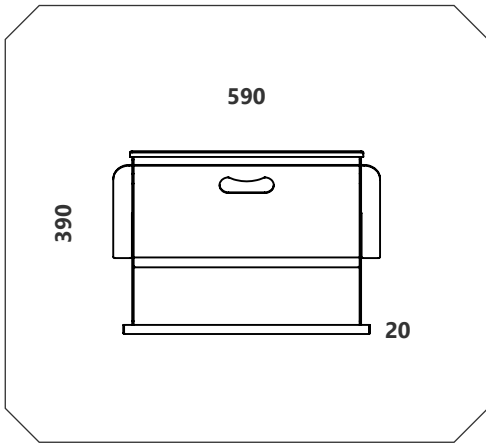

Flat pack.

METALTEX
AUSTRALIA PTY LTD

A U S T R A L I A N M A D E

CNC LASER-CUT TO PRECISION

FOR A PERFECT PRESS FIT ASSEMBLY IN SECONDS

FIRE PIT

OUTDOOR FIREPLACE

AUSTRALIAN
MADE