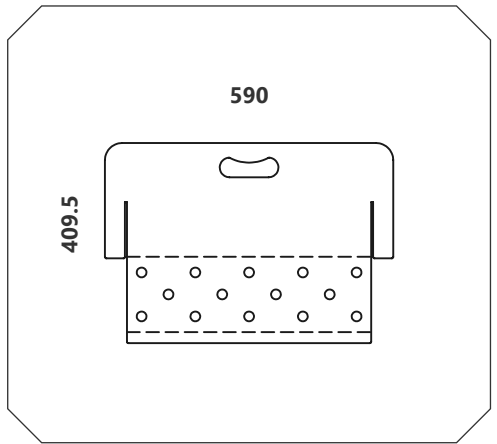

FIRE PIT

OUTDOOR FIREPLACE

AUSTRALIAN
MADE

FEATURES

Manufactured from 3mm BlueScope steel.

Optional 3mm Grill Plate.

Optional 1.6mm Galvanised ember tray.

"SLOTS" together. "NO TOOLS OR FIXINGS REQUIRED".

Flat pack.

METALTEX
AUSTRALIA PTY LTD

A U S T R A L I A N M A D E

CNC LASER-CUT TO PRECISION

FOR A PERFECT PRESS FIT ASSEMBLY IN SECONDS

FIRE PIT

OUTDOOR FIREPLACE

AUSTRALIAN
MADE