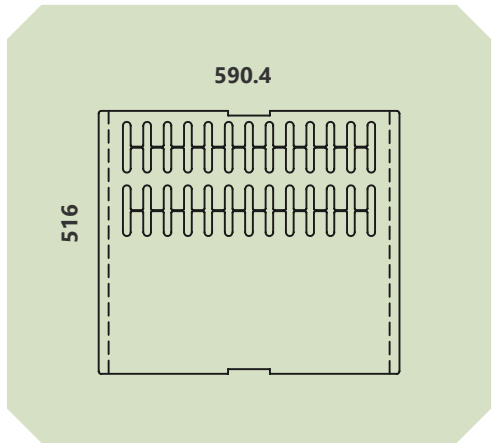

Flat pack.

METALTEX
AUSTRALIA PTY LTD

A U S T R A L I A N M A D E

CNC LASER-CUT TO PRECISION

FOR A PERFECT PRESS FIT ASSEMBLY IN SECONDS

FIRE PIT

OUTDOOR FIREPLACE

AUSTRALIAN
MADE