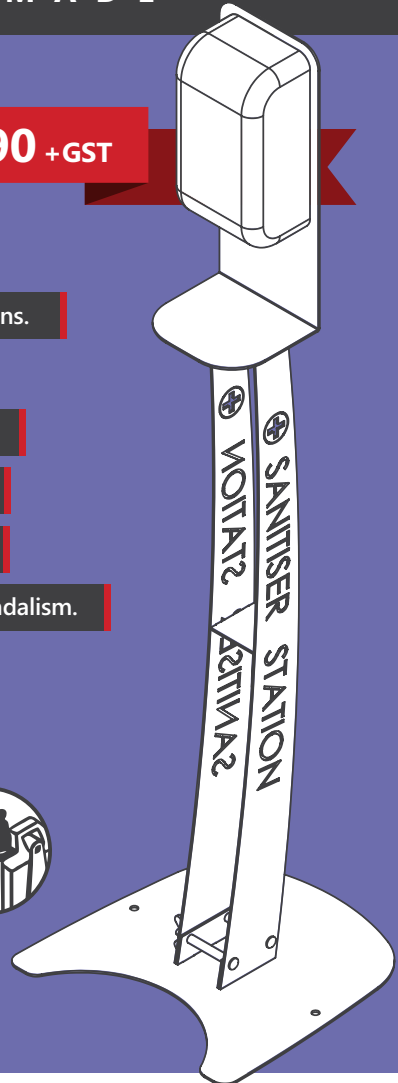

SANITISE STATION

AUTO STAND +

PROFESSIONAL HAND SANITISER DISPENSER

A U S T R A L I A N M A D E

$290 +GST

FEATURES

Flat packed or fully assembled options.

No tools required for assembly.

Scuff resistant finish: Textura Black.

Stand supports 1L Auto Dispenser.

Easy Auto Dispenser replacement.

Full metal construction reducing vandalism.

Batteries and assembly included.

Hand sanitiser included in price.

*Metaltex Australia supplies World Health Organization recommended hand sanitiser 1L bottles at $20+GST.

1
4
4
0